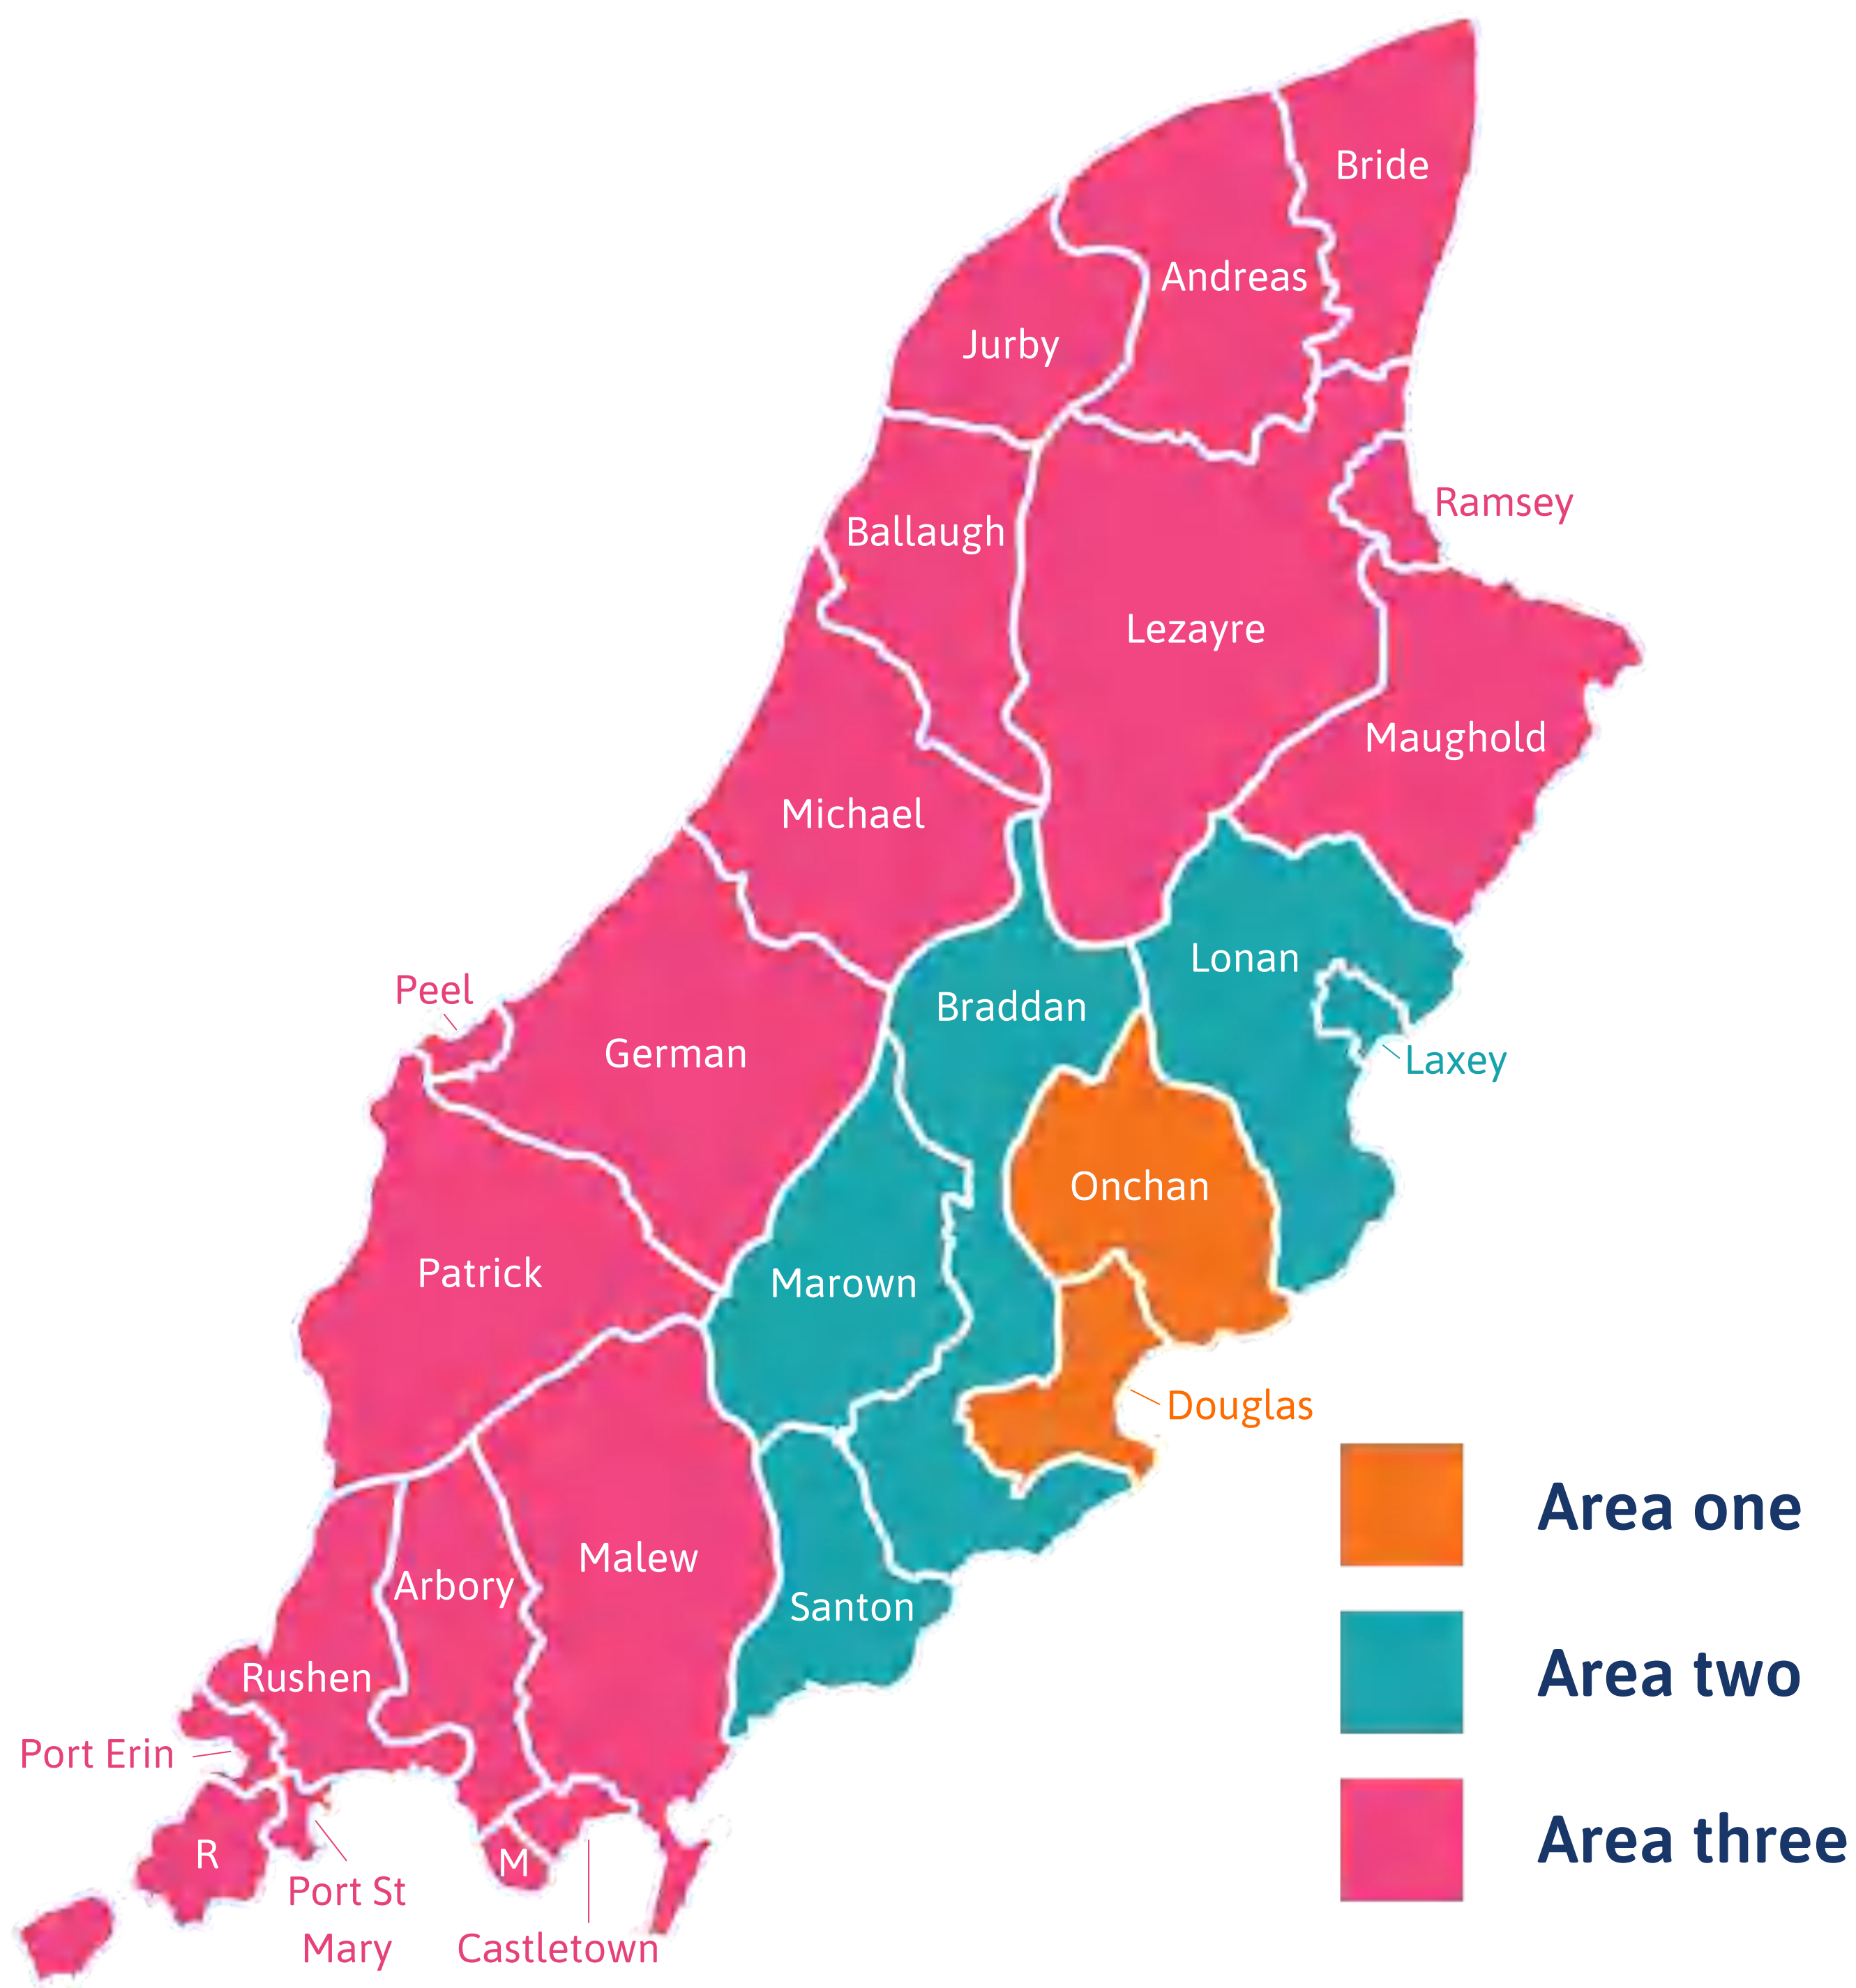

Thank you.

DELIVERY

The Crossroads Manx Workshop offers a delivery service so your product(s) can be dropped off to you.

Please note delivery charges do apply.

AREA ONE (DOUGLAS, ONCHAN) £15

**AREA TWO (LONAN, LAXEY,
BRADDAN, MAROWN, SANTON) £20**